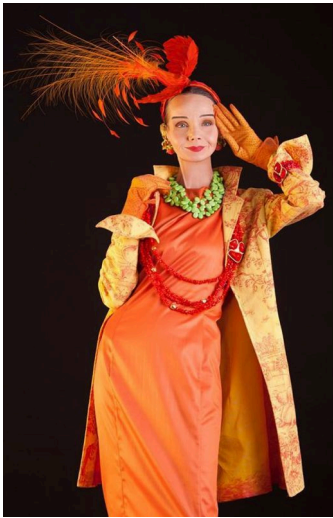

Mrs Robinson Management

BRITT KANJA

Height : 5'5" / 165 cm | Waist : 25.5" / 65 cm | Hips : 33" / 84 cm | Shoe : EU / UK | Hair Colour : | Eyes : Blue

Mrs Robinson Management

BRITT KANJA

Height : 5'5" / 165 cm | Waist : 25.5" / 65 cm | Hips : 33" / 84 cm | Shoe : EU / UK | Hair Colour : | Eyes : Blue

Mrs Robinson Management

BRITT KANJA

Height : 5'5" / 165 cm | Waist : 25.5" / 65 cm | Hips : 33" / 84 cm | Shoe : EU / UK | Hair Colour : | Eyes : Blue