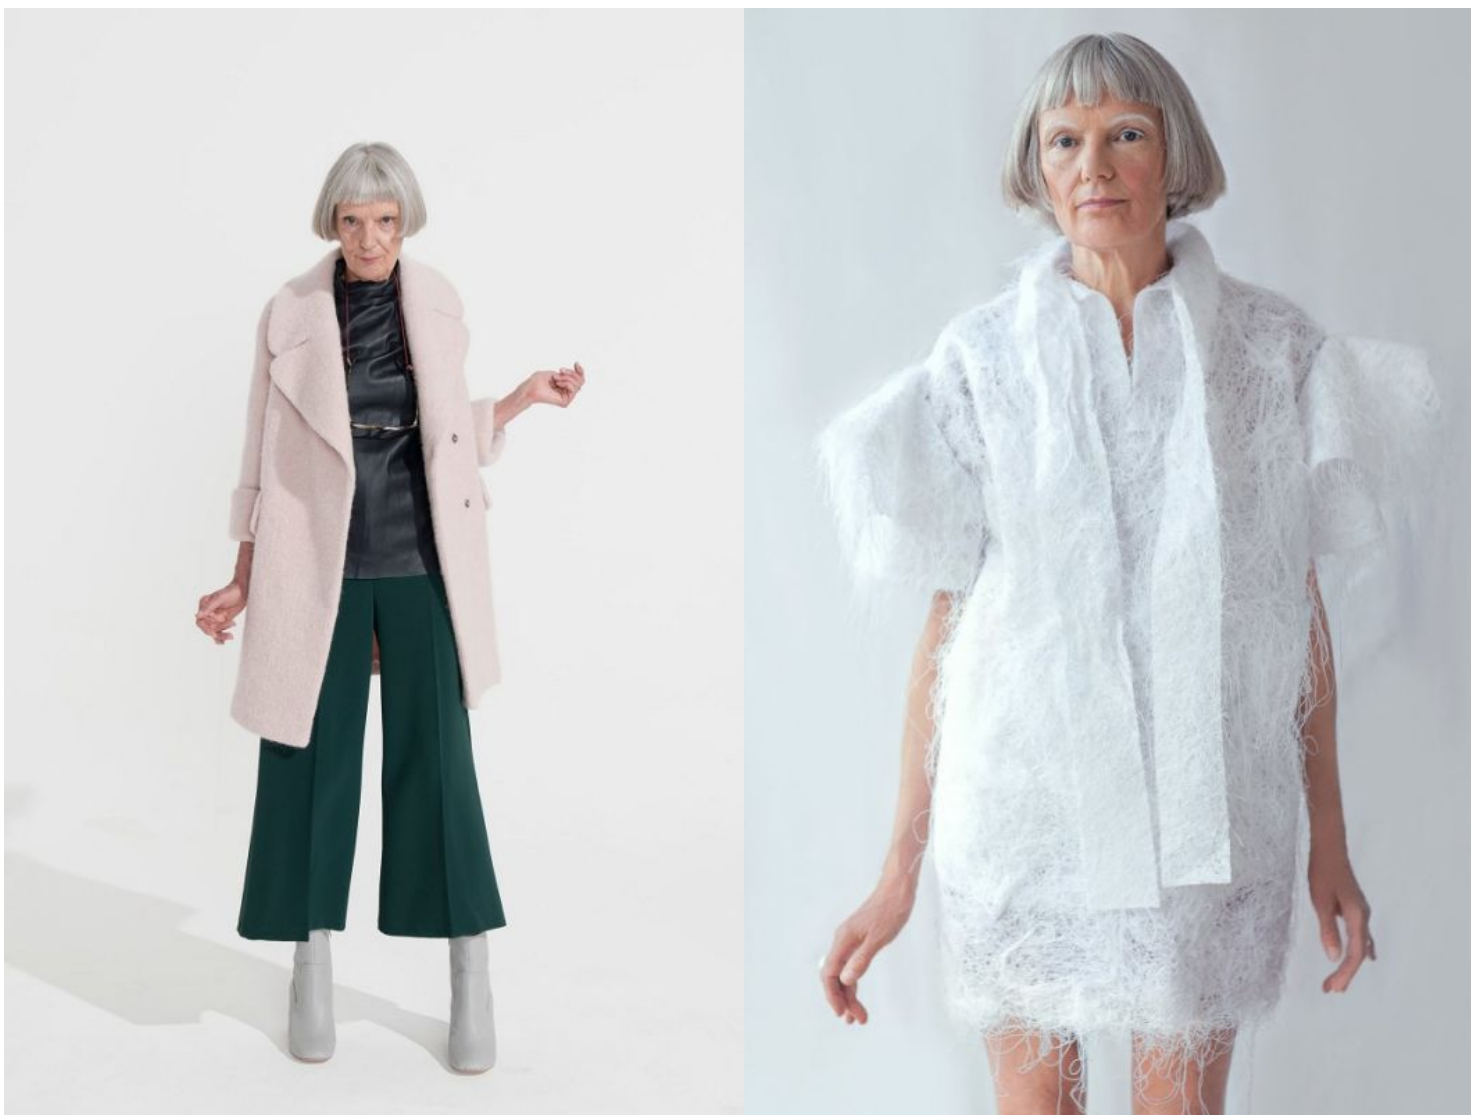

Mrs Robinson Management

BUFFY

Height : 5'8" / 173 cm | Waist : 27" / 69 cm | Hips : 36" / 92 cm | Shoe : 40.0 EU / 6.5 UK | Hair Colour : Grey | Eyes : Blue/Grey

Mrs Robinson Management

BUFFY

Height : 5'8" / 173 cm | Waist : 27" / 69 cm | Hips : 36" / 92 cm | Shoe : 40.0 EU / 6.5 UK | Hair Colour : Grey | Eyes : Blue/Grey