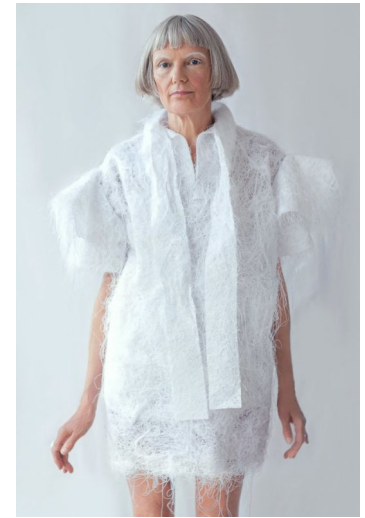

# *Mrs Robinson* Management

BUFFY

Height : 5'8" / 173 cm | Waist : 27" / 69 cm | Hips : 36" / 92 cm | Shoe : 40.0 EU / 6.5 UK | Hair Colour : Grey | Eyes : Blue/Grey

# Mrs Robinson Management

BUFFY

Height : 5'8" / 173 cm | Waist : 27" / 69 cm | Hips : 36" / 92 cm | Shoe : 40.0 EU / 6.5 UK | Hair Colour : Grey | Eyes : Blue/Grey