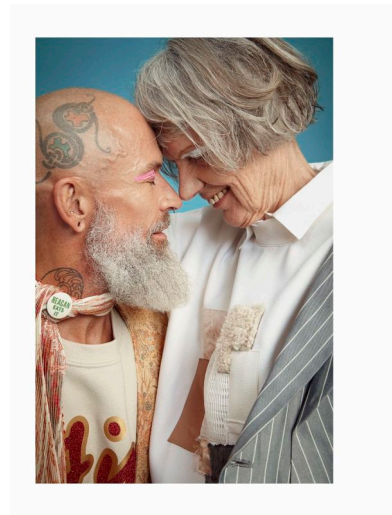

# *Mrs Robinson* Management

BUFFY

Height : 5'8" / 173 cm | Waist : 27" / 69 cm | Hips : 36" / 92 cm | Shoe : 40.0 EU / 6.5 UK | Hair Colour : Grey | Eyes : Blue/Grey

# Mrs Robinson Management

BUFFY

Height : 5'8" / 173 cm | Waist : 27" / 69 cm | Hips : 36" / 92 cm | Shoe : 40.0 EU / 6.5 UK | Hair Colour : Grey | Eyes : Blue/Grey