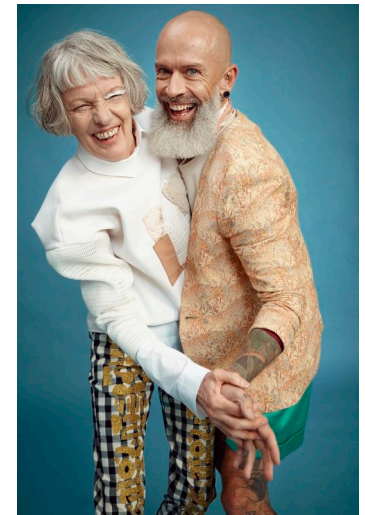

# *Mrs Robinson* Management

BUFFY

Height : 5'8" / 173 cm | Waist : 27" / 69 cm | Hips : 36" / 92 cm | Shoe : 40.0 EU / 6.5 UK | Hair Colour : Grey | Eyes : Blue/Grey

# Mrs Robinson Management

BUFFY

Height : 5'8" / 173 cm | Waist : 27" / 69 cm | Hips : 36" / 92 cm | Shoe : 40.0 EU / 6.5 UK | Hair Colour : Grey | Eyes : Blue/Grey