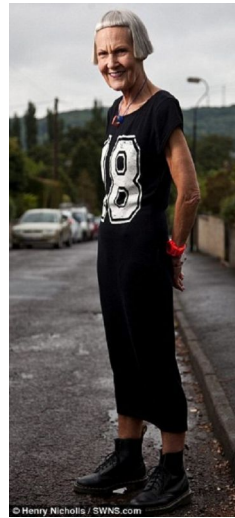

Mrs Robinson Management

JEAN

Height : 5'6" / 168 cm | Waist : 24.5" / 62 cm | Hips : 36" / 91 cm | Shoe : 39.5 EU / 6.0 UK | Hair Colour : Grey | Eyes : Blue