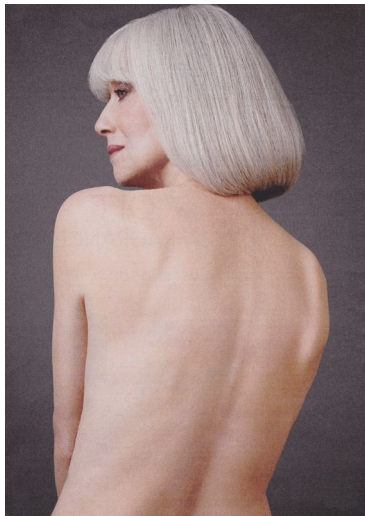

Mrs Robinson Management

SARAH W

Height : 5'8" / 173 cm | Waist : 27.5" / 70 cm | Hips : 37" / 94 cm | Shoe : 40.0 EU / 6.5 UK | Hair Colour : Ash | Eyes : Blue/Green

Mrs Robinson Management

SARAH W

Height : 5'8" / 173 cm | Waist : 27.5" / 70 cm | Hips : 37" / 94 cm | Shoe : 40.0 EU / 6.5 UK | Hair Colour : Ash | Eyes : Blue/Green

Mrs Robinson Management

SARAH W

Height : 5'8" / 173 cm | Waist : 27.5" / 70 cm | Hips : 37" / 94 cm | Shoe : 40.0 EU / 6.5 UK | Hair Colour : Ash | Eyes : Blue/Green